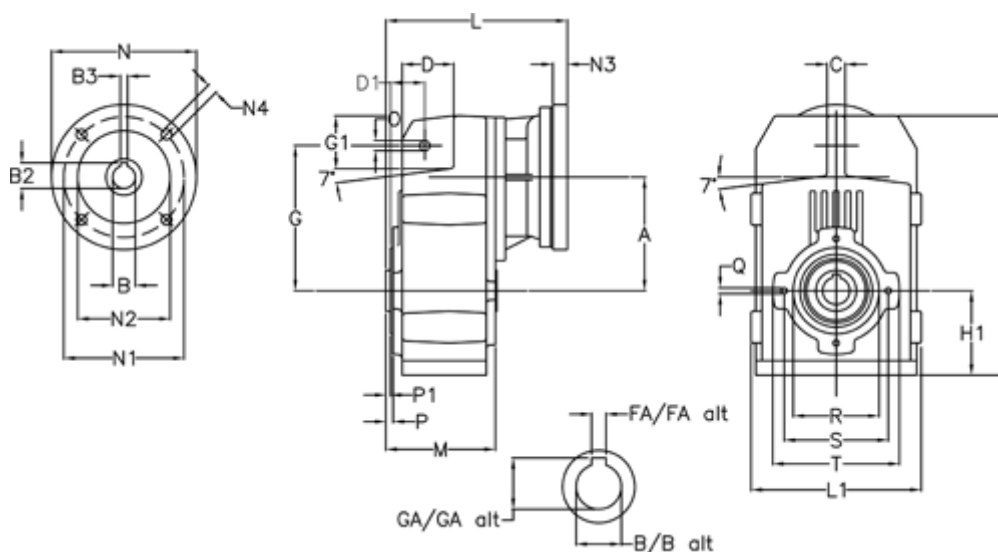

Article number: 29560202383240

Description: Shaft mounted gear
A252H35-23,8-P100B5

Measures

A = 128.75	FA = 10	M = 135.5	Q = M10x14
B = 35	G = 162	N = 250	R = 110
B1 = 28	G1 = 58.0	N1 = 215	S = 130
B2 = 31.3	GA = 38.3	N2 = 180	T = 150
B3 = 8	H = 290.5	N4 = M12x16	
C = 20	H1 = 93.5	O = 13	
D = 57.0	L = 242.5	P = 6.0	
D1 = 43.5	L1 = 188	P1 = 3.5	